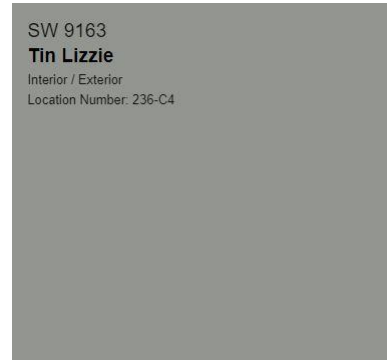

Exterior Colors

Stucco

Trim

Combo #1

Combo #2

Combo #3

Before purchasing, please visit a Sherwin-Williams store to view a physical color sample as colors may vary from on-screen/printed representation.

Exterior Colors

Stucco

Trim

Combo #4

Combo #5

Combo #6

Before purchasing, please visit a Sherwin-Williams store to view a physical color sample as colors may vary from on-screen/printed representation.

Exterior Colors

Combo #7