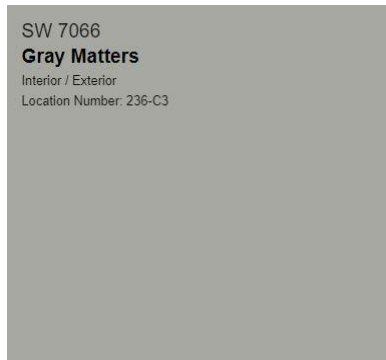

Exterior Colors

Stucco

Trim

Combo #1

Combo #2

Combo #3

Before purchasing, please visit a Sherwin-Williams store to view a physical color sample as colors may vary from on-screen/printed representation.

Exterior Colors

Stucco

Trim

Combo #4

Combo #5

Combo #6

Before purchasing, please visit a Sherwin-Williams store to view a physical color sample as colors may vary from on-screen/printed representation.

Exterior Colors

Combo #7

Stucco

Trim

Before purchasing, please visit a Sherwin-Williams store to view a physical color sample as colors may vary from on-screen/printed representation.