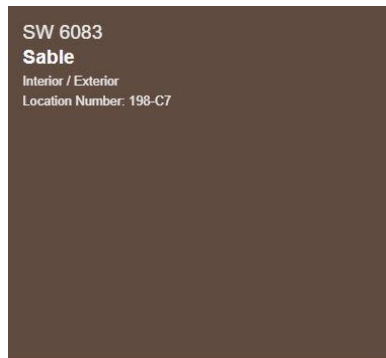

Exterior Colors

Stucco

Trim

Combo #1

Combo #2

Combo #3

Before purchasing, please visit a Sherwin-Williams store to view a physical color sample as colors may vary from on-screen/printed representation.

Exterior Colors

Stucco

Trim

Combo #4

Combo #5

Combo #6

Before purchasing, please visit a Sherwin-Williams store to view a physical color sample as colors may vary from on-screen/printed representation.

Exterior Colors

Combo #7