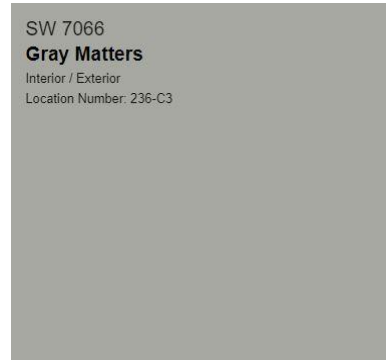

Exterior Colors

Stucco

Trim

Combo #1

Combo #2

Combo #3

Before purchasing, please visit a Sherwin-Williams store to view a physical color sample as colors may vary from on-screen/printed representation.

Exterior Colors

Stucco

Trim

Combo #4

Combo #5

Combo #6

Before purchasing, please visit a Sherwin-Williams store to view a physical color sample as colors may vary from on-screen/printed representation.

Exterior Colors

Combo #7