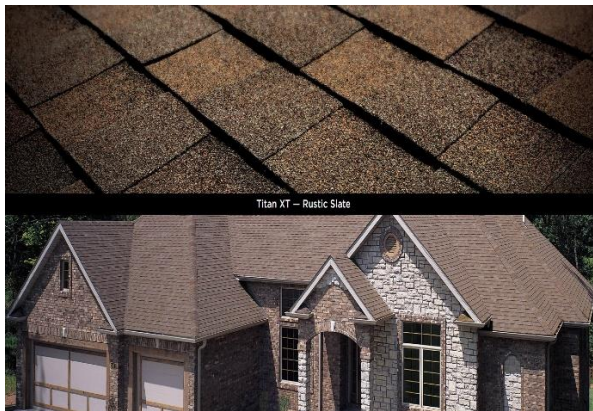

Shingle Colors

Autumn Brown

Rustic Redwood

Rustic Slate

Olde English Pewter

the Hammocks

Shingle Colors

Titan XT – Oxford Grey

Oxford Grey

Titan XT – Shadow Grey

Shadow Grey

Titan XT – Thunderstorm Grey

Thunderstorm Grey

Titan XT – Virginia Slate

Virginia Slate